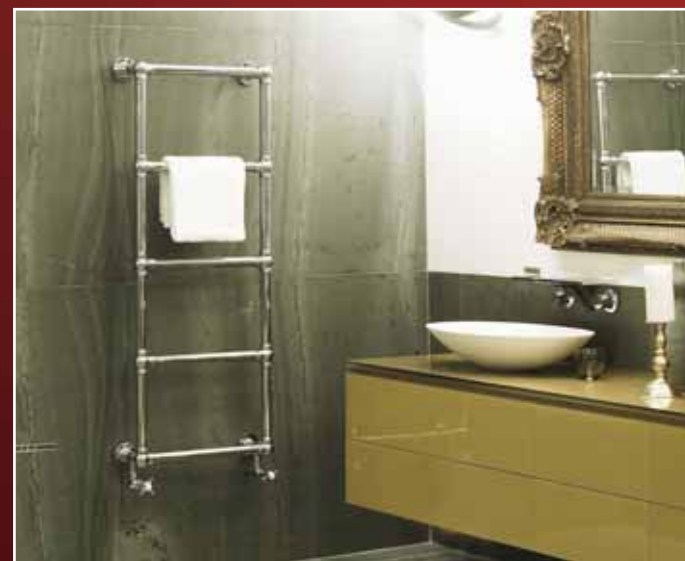

traditional ball jointed

Traditional Ball Jointed Rails

Bring authenticity to your bathroom or kitchen with these handsome ball jointed towel radiators. Embodying the perfect combination of function and aesthetics, our collection is designed to appeal to connoisseurs of excellence, heritage and to all who appreciate good quality. We have a wide range of styles and sizes and offer a first rate bespoke service. Pictured here are just some of our more popular models. Our ball jointed radiators are made of solid brass and coated with chrome, antique gold or nickel. The revo is made of steel and coated in chrome.

moreton

traditional ball jointed