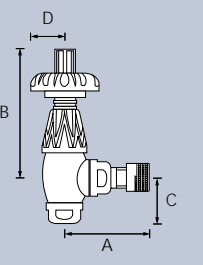

## Belgravia Valves

Belgravia valves are available in 1/2" connection sizes. Lockshield and control valves have the same dimensional detail.

A	B	C	D
99	70	10	32

A	B	C	D
60	75	35	32

## Sunny Valves

Sunny valves are available in 1/2" connection sizes. Lockshield & control valves have the same dimensional detail.

A	B	C	D
35	45	27	17

## Chartwell TRV Valves

The Chartwell TRV valve is available in 1/2" connection sizes. Lockshield detail as per non TRV valve.

A	B	C	D
60	100	36	24

## Chartwell 1/2" Valves

Chartwell valves are available in 1/2" or 3/4" connection sizes.

A	B	C	D
60	65	36	24

A	B	C	D
60	42	36	15