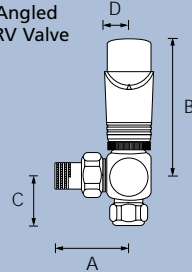

## Gyro Valves

Gyro valves are available in 1/2" connection sizes. Lockshield and control valves have the same dimensional detail.

Angled Valve

A	B	C	D
55	54	34	18

Straight Valve

A	B	C	D
97	54	15	18

## Gyro TRV Valves

Gyro thermostatic valves are available in 1/2" connection sizes. Refer to the standard valve for the lockshield dimensional detail.

Straight TRV Valve

A	B	C	D
97	104	15	18

Angled TRV Valve

## Solar Angled Valves

Solar angled valves are available in 1/2" connection sizes.

A	B	C	D
61	75	37	20

A	B	C	D
61	32	39	14