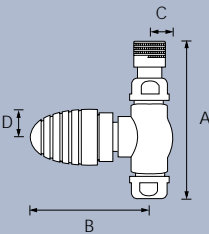

## Gyro TRV Valves

Gyro thermostatic valves are available in 1/2" connection sizes. Refer to the standard valve for the lockshield dimensional detail.

Straight TRV Valve

A	B	C	D
97	104	15	18

Angled TRV Valve

## Solar Angled Valves

Solar angled valves are available in 1/2" connection sizes.

A	B	C	D
61	75	37	20

A	B	C	D
61	32	39	14

## Solar Straight Valves

Solar straight valves are available in 1/2" connection sizes.

A	B	C	D
100	77	14	20

A	B	C	D
100	30	14	12.5