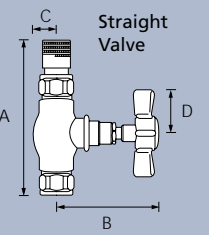

## Radius Angled Valves

Radius angled valves are available in 1/2" connection sizes.

A	B	C	D
60	51	34	13

A	B	C	D
60	31	34	13

## Radius Straight Valves

Radius straight valves are available in 1/2" connection sizes.

A	B	C	D
95	52	13	13

A	B	C	D
95	33	13	13

## Belgravia Valves

Belgravia valves are available in 1/2" connection sizes. Lockshield and control valves have the same dimensional detail.

A	B	C	D
99	70	10	32

A	B	C	D
60	75	35	32

## Sunny Valves

Sunny valves are available in 1/2" connection sizes. Lockshield & control valves have the same dimensional detail.

A	B	C	D
35	45	27	17