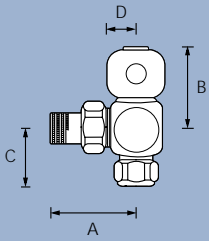

## Gyro Valves

Gyro valves are available in 1/2" connection sizes. Lockshield and control valves have the same dimensional detail.

Angled Valve

A	B	C	D
55	54	34	18

Straight Valve

A	B	C	D
97	54	15	18

## Gyro TRV Valves

Gyro thermostatic valves are available in 1/2" connection sizes. Refer to the standard valve for the lockshield dimensional detail.

Straight TRV Valve

A	B	C	D
97	104	15	18

Angled TRV Valve