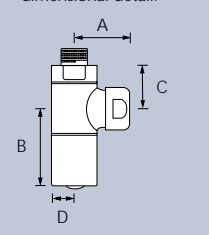

## Belgravia Valves

Belgravia valves are available in 1/2" connection sizes. Lockshield and control valves have the same dimensional detail.

A	B	C	D
99	70	10	32

A	B	C	D
60	75	35	32

## Sunny Valves

Sunny valves are available in 1/2" connection sizes. Lockshield & control valves have the same dimensional detail.

A	B	C	D
35	45	27	17

## Chartwell TRV Valves

The Chartwell TRV valve is available in 1/2" connection sizes. Lockshield detail as per non TRV valve.

A	B	C	D
60	100	36	24