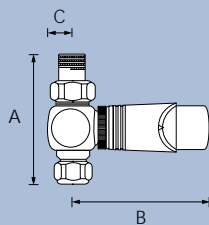

## Gyro Valves

Gyro valves are available in 1/2" connection sizes. Lockshield and control valves have the same dimensional detail.

Angled Valve

A	B	C	D
55	54	34	18

Straight Valve

A	B	C	D
97	54	15	18

## Gyro TRV Valves

Gyro thermostatic valves are available in 1/2" connection sizes. Refer to the standard valve for the lockshield dimensional detail.

Straight TRV Valve

A	B	C	D
97	104	15	18

Angled TRV Valve