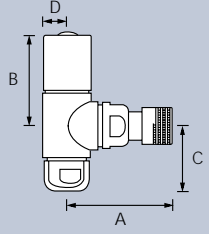

## Solar Angled Valves

Solar angled valves are available in 1/2" connection sizes.

A	B	C	D
61	75	37	20

A	B	C	D
61	32	39	14

## Solar Straight Valves

Solar straight valves are available in 1/2" connection sizes.

A	B	C	D
100	77	14	20

A	B	C	D
100	30	14	12.5

## Radius Angled Valves

Radius angled valves are available in 1/2" connection sizes.

A	B	C	D
60	51	34	13

A	B	C	D
60	31	34	13

## Belgravia Valves

Belgravia valves are available in 1/2" connection sizes. Lockshield and control valves have the same dimensional detail.

A	B	C	D
99	70	10	32

A	B	C	D
60	75	35	32