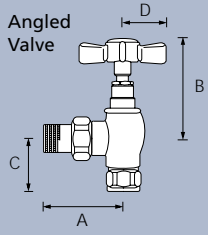

## Radius Angled Valves

Radius angled valves are available in 1/2" connection sizes.

A	B	C	D
60	51	34	13

A	B	C	D
60	31	34	13

## Radius Straight Valves

Radius straight valves are available in 1/2" connection sizes.

A	B	C	D
95	52	13	13

A	B	C	D
95	33	13	13

## Belgravia Valves

Belgravia valves are available in 1/2" connection sizes. Lockshield and control valves have the same dimensional detail.

A	B	C	D
99	70	10	32

A	B	C	D
60	75	35	32

## Sunny Valves

Sunny valves are available in 1/2" connection sizes. Lockshield & control valves have the same dimensional detail.

A	B	C	D
35	45	27	17