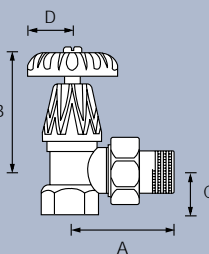

## Sunny Valves

Sunny valves are available in 1/2" connection sizes. Lockshield & control valves have the same dimensional detail.

A	B	C	D
35	45	27	17

## Chartwell TRV Valves

The Chartwell TRV valve is available in 1/2" connection sizes. Lockshield detail as per non TRV valve.

A	B	C	D
60	100	36	24

## Chartwell 1/2" Valves

Chartwell valves are available in 1/2" or 3/4" connection sizes.

A	B	C	D
60	65	36	24

A	B	C	D
60	42	36	15

## Chartwell 3/4" Valves

Chartwell valves are available in 1/2" or 3/4" connection sizes.

A	B	C	D
61	70	26	24

A	B	C	D
61	43	26	15

Feature Radiators Limited

Tel: 01274 567789 Fax: 01274 561183 Email: [contactus@featureradiators.co.uk](mailto:contactus@featureradiators.co.uk)