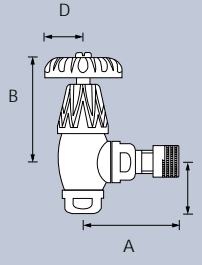

## Sunny Valves

Sunny valves are available in 1/2" connection sizes. Lockshield & control valves have the same dimensional detail.

A	B	C	D
35	45	27	17

## Chartwell TRV Valves

The Chartwell TRV valve is available in 1/2" connection sizes. Lockshield detail as per non TRV valve.

A	B	C	D
60	100	36	24

## Chartwell 1/2" Valves

Chartwell valves are available in 1/2" or 3/4" connection sizes.

A	B	C	D
60	65	36	24

A	B	C	D
60	42	36	15

## Chartwell 3/4" Valves

Chartwell valves are available in 1/2" or 3/4" connection sizes.

A	B	C	D
61	70	26	24

A	B	C	D
61	43	26	15

Feature Radiators Limited

Tel: 01274 567789 Fax: 01274 561183 Email: [contactus@featureradiators.co.uk](mailto:contactus@featureradiators.co.uk)