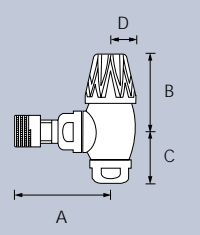

## Sunny Valves

Sunny valves are available in 1/2" connection sizes. Lockshield & control valves have the same dimensional detail.

A	B	C	D
35	45	27	17

## Chartwell TRV Valves

The Chartwell TRV valve is available in 1/2" connection sizes. Lockshield detail as per non TRV valve.

A	B	C	D
60	100	36	24

## Chartwell 1/2" Valves

Chartwell valves are available in 1/2" or 3/4" connection sizes.

A	B	C	D
60	65	36	24

A	B	C	D
60	42	36	15

## Chartwell 3/4" Valves

Chartwell valves are available in 1/2" or 3/4" connection sizes.

A	B	C	D
61	70	26	24

A	B	C	D
61	43	26	15

Feature Radiators Limited

Tel: 01274 567789 Fax: 01274 561183 Email: [contactus@featureradiators.co.uk](mailto:contactus@featureradiators.co.uk)