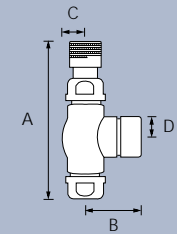

## Gyro TRV Valves

Gyro thermostatic valves are available in 1/2" connection sizes. Refer to the standard valve for the lockshield dimensional detail.

Straight TRV Valve

A	B	C	D
97	104	15	18

Angled TRV Valve

## Solar Angled Valves

Solar angled valves are available in 1/2" connection sizes.

A	B	C	D
61	75	37	20

A	B	C	D
61	32	39	14

## Solar Straight Valves

Solar straight valves are available in 1/2" connection sizes.

A	B	C	D
100	77	14	20

A	B	C	D
100	30	14	12.5