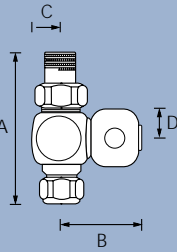

## Gyro Valves

Gyro valves are available in 1/2" connection sizes. Lockshield and control valves have the same dimensional detail.

Angled Valve

A	B	C	D
55	54	34	18

Straight Valve

A	B	C	D
97	54	15	18

## Gyro TRV Valves

Gyro thermostatic valves are available in 1/2" connection sizes. Refer to the standard valve for the lockshield dimensional detail.

Straight TRV Valve

A	B	C	D
97	104	15	18

Angled TRV Valve