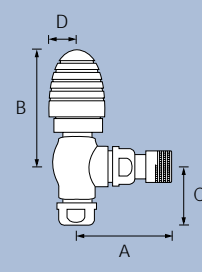

## Gyro Valves

Gyro valves are available in 1/2" connection sizes. Lockshield and control valves have the same dimensional detail.

Angled Valve

A	B	C	D
55	54	34	18

Straight Valve

A	B	C	D
97	54	15	18

## Gyro TRV Valves

Gyro thermostatic valves are available in 1/2" connection sizes. Refer to the standard valve for the lockshield dimensional detail.

Straight TRV Valve

A	B	C	D
97	104	15	18

Angled TRV Valve

## Solar Angled Valves

Solar angled valves are available in 1/2" connection sizes.

A	B	C	D
61	75	37	20

A	B	C	D
61	32	39	14