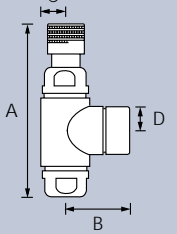

## Solar Straight Valves

Solar straight valves are available in 1/2" connection sizes.

A	B	C	D
100	77	14	20

A	B	C	D
100	30	14	12.5

## Radius Angled Valves

Radius angled valves are available in 1/2" connection sizes.

A	B	C	D
60	51	34	13

A	B	C	D
60	31	34	13

## Radius Straight Valves

Radius straight valves are available in 1/2" connection sizes.

A	B	C	D
95	52	13	13

A	B	C	D
95	33	13	13

## Belgravia Valves

Belgravia valves are available in 1/2" connection sizes. Lockshield and control valves have the same dimensional detail.

A	B	C	D
99	70	10	32

A	B	C	D
60	75	35	32