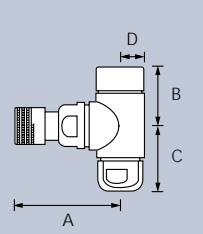

## Solar Angled Valves

Solar angled valves are available in 1/2" connection sizes.

A	B	C	D
61	75	37	20

A	B	C	D
61	32	39	14

## Solar Straight Valves

Solar straight valves are available in 1/2" connection sizes.

A	B	C	D
100	77	14	20

A	B	C	D
100	30	14	12.5

## Radius Angled Valves

Radius angled valves are available in 1/2" connection sizes.

A	B	C	D
60	51	34	13

A	B	C	D
60	31	34	13

## Belgravia Valves

Belgravia valves are available in 1/2" connection sizes. Lockshield and control valves have the same dimensional detail.

A	B	C	D
99	70	10	32

A	B	C	D
60	75	35	32