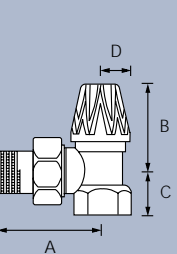

## Sunny Valves

Sunny valves are available in 1/2" connection sizes. Lockshield & control valves have the same dimensional detail.

A	B	C	D
35	45	27	17

## Chartwell TRV Valves

The Chartwell TRV valve is available in 1/2" connection sizes. Lockshield detail as per non TRV valve.

A	B	C	D
60	100	36	24

## Chartwell 1/2" Valves

Chartwell valves are available in 1/2" or 3/4" connection sizes.

A	B	C	D
60	65	36	24

A	B	C	D
60	42	36	15

## Chartwell 3/4" Valves

Chartwell valves are available in 1/2" or 3/4" connection sizes.

A	B	C	D
61	70	26	24

A	B	C	D
61	43	26	15

Feature Radiators Limited

Tel: 01274 567789 Fax: 01274 561183 Email: [contactus@featureradiators.co.uk](mailto:contactus@featureradiators.co.uk)