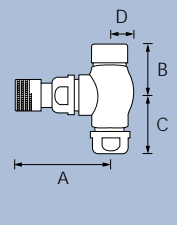

A	B	C	D
61	32	39	14