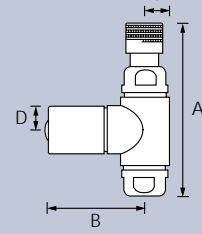

## Solar Straight Valves

Solar straight valves are available in 1/2" connection sizes.

A	B	C	D
100	77	14	20

A	B	C	D
100	30	14	12.5

## Radius Angled Valves

Radius angled valves are available in 1/2" connection sizes.

A	B	C	D
60	51	34	13

A	B	C	D
60	31	34	13

## Radius Straight Valves

Radius straight valves are available in 1/2" connection sizes.

A	B	C	D
95	52	13	13

A	B	C	D
95	33	13	13

## Belgravia Valves

Belgravia valves are available in 1/2" connection sizes. Lockshield and control valves have the same dimensional detail.

A	B	C	D
99	70	10	32

A	B	C	D
60	75	35	32