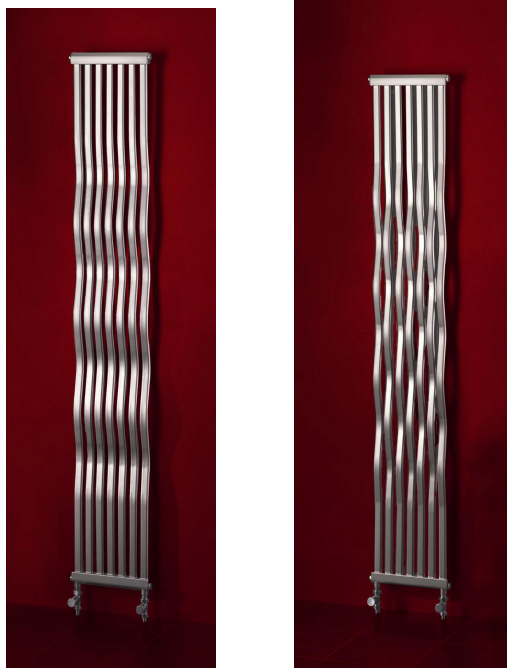

feature radiators

OCEAN

price list with effect from 1st October 2009

OCEAN S

model	height (mm)	width (mm)	no of tubes	colours output watts / btu	chrome output watts / btu	white £	aluminium finish £	colours £	chrome £
180/07S	1800	280	7	840 / 2866	637 / 2174	595	671	671	1189
180/09S	1800	360	9	1098 / 3746	833 / 2843	635	711	711	1367
180/11S	1800	440	11	1343 / 4582	1018 / 3472	684	760	760	1545
180/13S	1800	520	13	1587 / 5415	1207 / 4119	724	800	800	1724
180/15S	1800	600	15	1831 / 6247	1392 / 4750	764	840	840	1902
180/17S	1800	680	17	2075 / 7080	1583 / 5401	798	875	875	2080

OCEAN D

model	height (mm)	width (mm)	no of tubes	colours output watts / btu	chrome output watts / btu	white £	aluminium finish £	colours £	chrome £
180/07D	1800	280	7	840 / 2866	637 / 2174	595	671	671	1248
180/09D	1800	360	9	1098 / 3746	833 / 2843	635	711	711	1426
180/11D	1800	440	11	1343 / 4582	1018 / 3472	684	760	760	1605
180/13D	1800	520	13	1587 / 5415	1207 / 4119	724	800	800	1783
180/15D	1800	600	15	1831 / 6247	1392 / 4750	764	840	840	1961
180/17D	1800	680	17	2075 / 7080	1583 / 5401	798	875	875	2140

- all oceans are made to order. white: approx 2 weeks / colours: please allow around 4 weeks / chrome: please allow around 4-6 weeks
- distance from wall to front face: white and colours – single model: 80mm
white and colours – double model: 85mm
chrome – single and double models: 98mm
- white and colours: either side or underside valve connections as standard / chrome: side connections only - for side valve connections add 150mm in total to the width of the radiator to allow for valves
- to complete the look see our valves page (valves are not included as standard)
- nationwide delivery available – usually £25 per consignment
- to order or for further information, please call or email
- heat outputs are shown at operating temperatures of 90/70/20 (Δt60°C)
- all sales are subject to our standard terms and conditions a copy of which is available on request or can be downloaded from our website