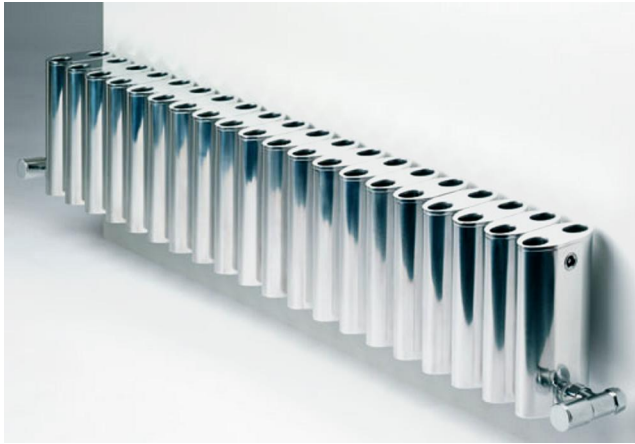

feature radiators

RON wall-mounted

Price list with effect from 1st March 2011

200mm high x 20 sections in polished aluminium