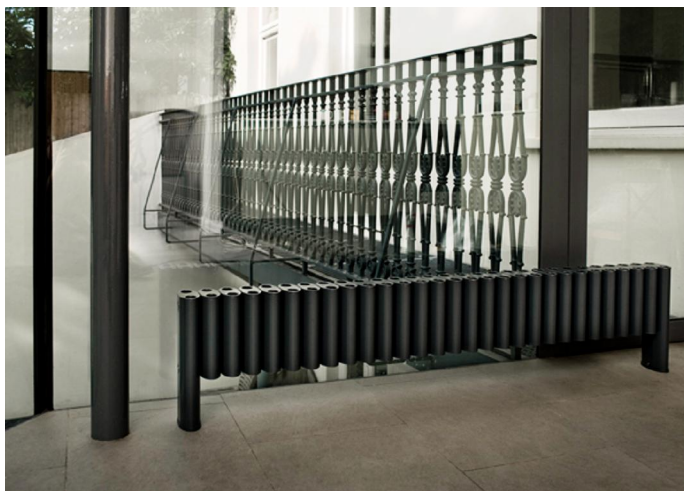

feature radiators

LEGGY RON floor-mounted

Leggy Ron, floor-mounted in Anthracite Grey RAL 7016
307mm high (inc. feet) 1506mm wide x 110mm deep
pictured without valves (not plumbed in)