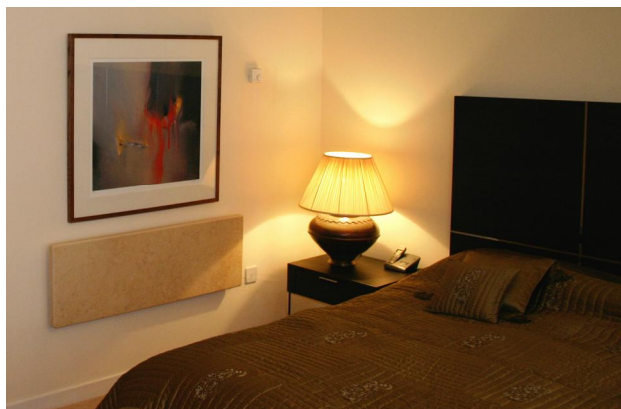

## ELECTRIC ROMANA

price list with effect from 22<sup>nd</sup> June 2010

white

cream

Made of high quality marble or high quality granite. These stunning radiators bring style to any interior, and can be positioned vertically or horizontally. This award winning sophisticated design incorporates the excellent heat-retention properties of natural stone. Thanks to the particular molecular make up of the stone, the warm air is radiated directly and evenly into the surroundings. The Electric Romana provides heating that is not just low cost but also highly effective and environmentally friendly.