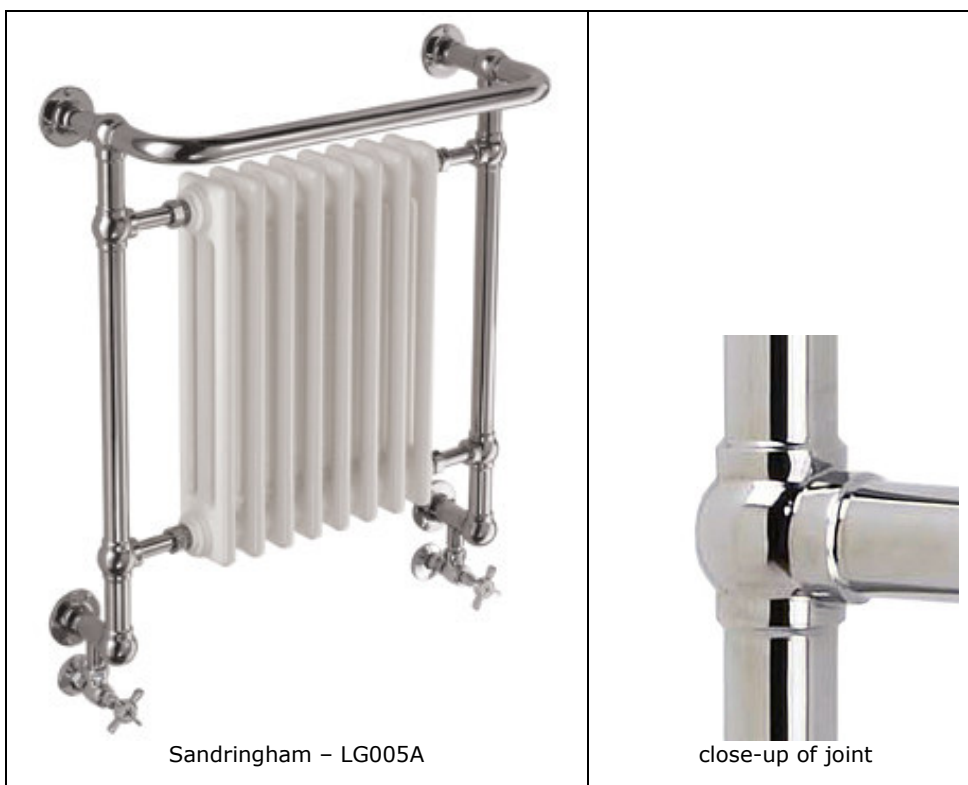

feature radiators

Sandringham Traditional Style Ball-Jointed Towel Radiators

price list with effect from 1st October 2009

Sandringham – LG005A

close-up of joint

Bring authenticity and luxury to your bathroom or kitchen with the Sandringham ball-jointed towel radiator. This radiator is not only gorgeous but also practical due to its hanging space and neat, wall-mounted design. Sandringham radiators are hand finished in the UK, made of solid brass and coated with thick luxurious chrome (other metal finishes by special order). Other sizes available.

central heating radiators

model code	number of horizontal bars	height mm	width mm	depth mm	output watts / btu	electric element wattage	chrome £
LG005A	1	740	735	250	813/2772	400	657
LG005B	1	740	675	250	684/2333	400	609
LG005C	1	740	500	250	485/1656	200	567

Price shown is for central heating models. Summer heating elements or all electric versions are available at an extra cost.

Radiator inserts are white as standard. Coloured radiator inserts also available by special order and at an extra cost. Wide range of colours available including: duck egg blue, opulent red, originals green, slate blue, charcoal grey)