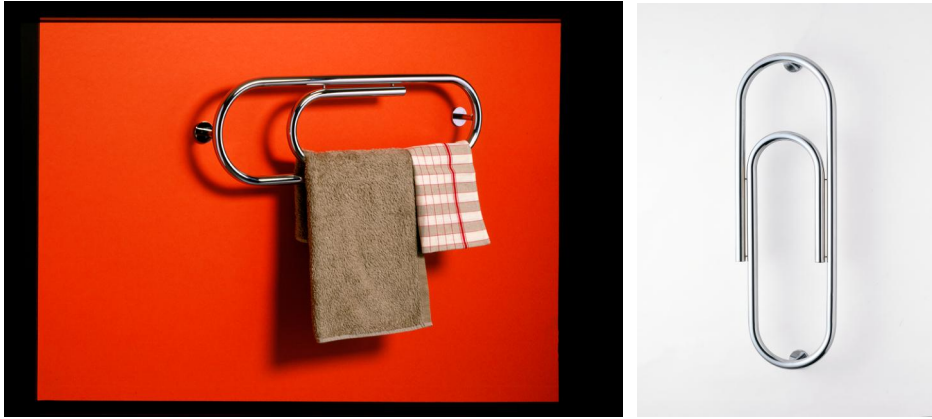

### Electric radiator

model	height mm	width mm	depth mm	output watts	chrome £
TOWELCLIP	250	815	85	45	345

- Usually in stock in the UK.
- Towelclip can be fitted vertically, horizontally or even diagonally.
- Distance from wall to front face: 85mm
- Radiators are supplied with the necessary fixings (note: screws are not supplied).
- Nationwide delivery available – usually £25 per consignment.
- To order or for further information, please call or email.
- All sales are subject to our standard terms and conditions, a copy of which can be downloaded from our website.