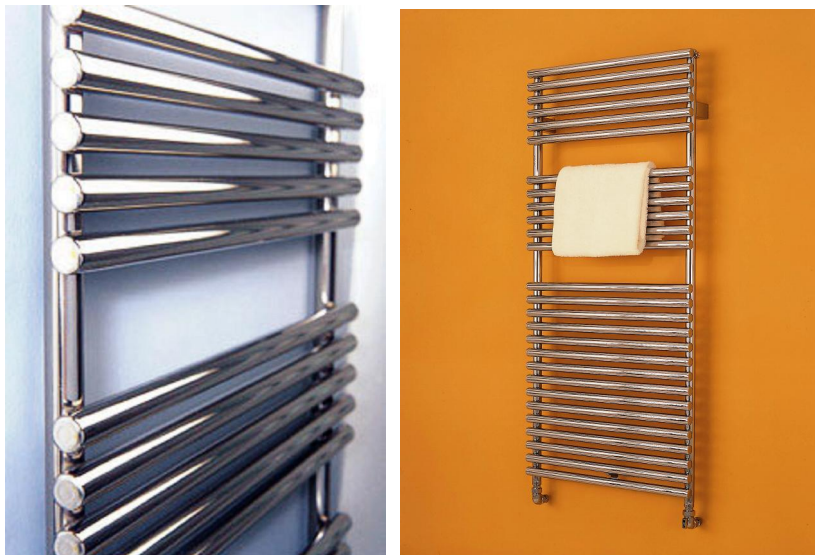

## SWISS STRAIGHT FRONTED towel radiator

Price list with effect from 1<sup>st</sup> October 2011.

**Straight forward chic tube on tube design. The Rolls Royce of its kind, this towel radiator oozes quality and top end finish. Specifically designed brackets located at the edge of the radiator to leave the full width of the radiator free to hang towels.**