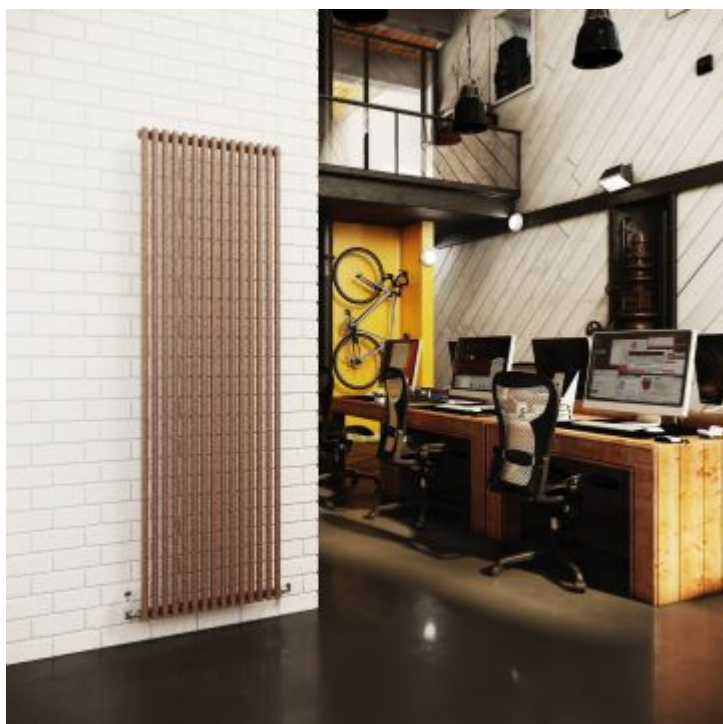

Cirque Radiators - vertical tubes

Price shown is for white paint finishes. For more information see [ADDITIONAL INFORMATION](#) page.

Product Type	BTUs	Watts	Size	Price From (incl VAT)
Double	H: 1471mm / W: 320mm	1138	3884	£465.34
Single	H: 1471mm / W: 400mm	852	2907	£430.36
Double	H: 1471mm / W: 400mm	1423	4856	£577.70
Double	H: 1471mm / W: 520mm	1850	6313	£745.18
Single	H: 1471mm / W: 600mm	1277	4359	£621.16
Double	H: 1471mm / W: 600mm	2135	7285	£888.28
Single	H: 1771mm / W: 320mm	825	2818	£434.60
Double	H: 1771mm / W: 320mm	1371	4678	£580.88
Single	H: 1771mm / W: 400mm	1032	3522	£501.38
Double	H: 1771mm / W: 400mm	1714	5849	£705.96
Single	H: 1771mm / W: 520mm	1402	4785	£638.12
Double	H: 1771mm / W: 520mm	2228	7604	£935.98