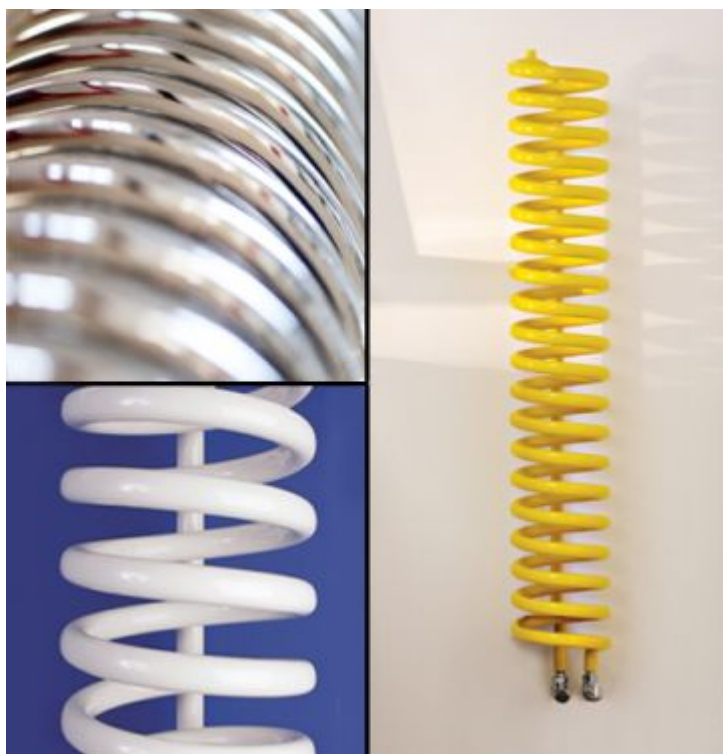

Hot Spring radiators

For more information see [ADDITIONAL INFORMATION](#) page.

Finish	Size	Heat Output (Watts/BTUs)	Price From (incl VAT)
H: 1262mm / D: 200mm	White	766 / 2614	£590.64
H: 1262mm / D: 200mm	Your Colour	766 / 2614	£738.30
H: 1262mm / D: 200mm	Chrome	538 / 1837	£885.96
H: 1562mm / D: 200mm	White	954 / 3256	£649.98
H: 1562mm / D: 200mm	Your Colour	954 / 3256	£812.82
H: 1562mm / D: 200mm	Chrome	683 / 2329	£975.66
H: 1862mm / D: 200mm	White	1117 / 3812	£743.82
H: 1862mm / D: 200mm	Your Colour	1117 / 3812	£930.12
H: 1862mm / D: 200mm	Chrome	827 / 2821	£1,116.42
H: 662mm / D: 200mm	White	389 / 1328	£386.40
H: 662mm / D: 200mm	Your Colour	389 / 1328	£483.00

Finish	Size	Heat Output (Watts/BTUs)	Price From (incl VAT)
H: 662mm / D: 200mm	Chrome	292 / 996	£579.60